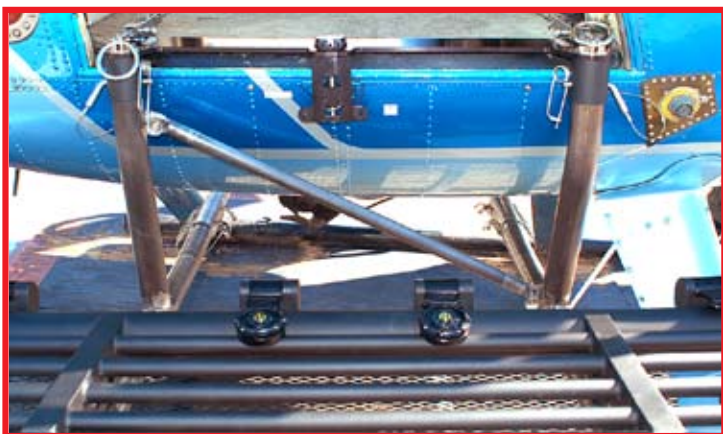

## Tyler Special Operations Platform

- Quick Insertion
- Sniper Platform
- Safe Dive Team Deployment
- Emergency Rooftop Evacuation
- External Cargo/Rescue Litter
- Search & Rescue Missions
- Rapid Installation (No tools required)
- Aerodynamic Design

## State of the Art Equipment

Tyler Technologies, in collaboration with a number of law enforcement agencies, has developed the Tyler Special Operations Platform (TSOP) for rapid S.W.A.T. insertion / extraction, dive team transport & emergency evacuation response. The TSOP is designed to make these and other helicopter missions easier, safer and more efficient.

## Rapid Installation

Installation is user-friendly and requires no modification to the airframe. The TSOP is designed to mount to the helicopter's aft cabin area and fuselage jack points with unique clamps & brackets. It takes less than 5 minutes to install the cargo platforms, no tools required, ideal for emergency response.

## Design Features

Each platform is integrated with an ergonomic folding footrest & attachment points for securing personnel wearing a safety harness. Optional equipment includes self-retracting twist release seat belts specially designed for the TSOP. Also available are quick litter mounting brackets.